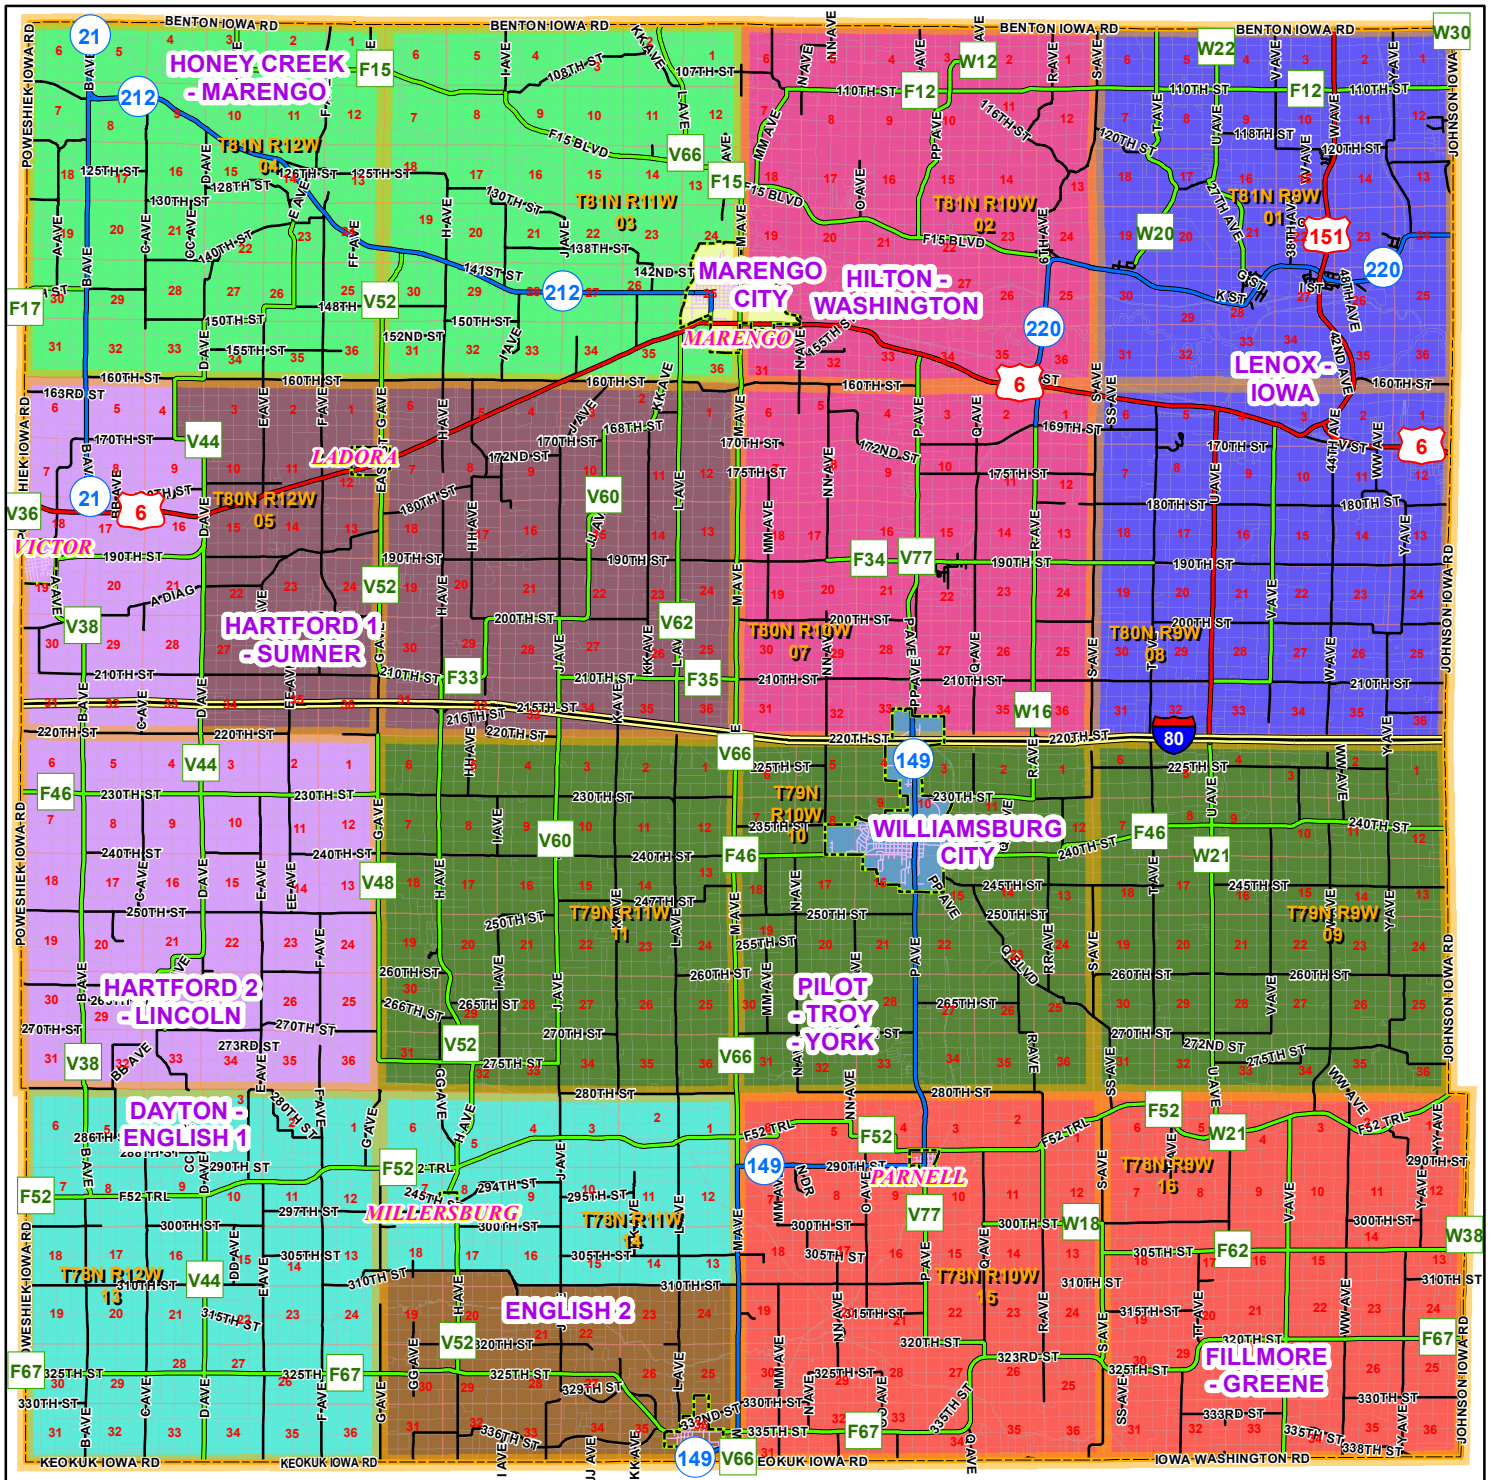

Iowa County, Iowa

Voting Precinct Map

MIDLAND GIS Solutions
 501 N. MARKET
 MARYVILLE, MO 64468
 VOICE: 660-562-0050
 FAX: 660-562-7173
 WWW.MIDLANDGIS.COM

- COUNTY BOUNDARY
- CORPORATE LIMIT
- PARCEL

Voting Precinct Legend

- DAYTON - ENGLISH 1
- HILTON - WASHINGTON
- MARENGO CITY
- ENGLISH 2
- HONEY CREEK - MARENGO
- PILOT - TROY - YORK
- WILLIAMSBURG CITY
- WILLIAMSBURG CITY
- HARTFORD 1 - SUMNER
- LENOX - IOWA